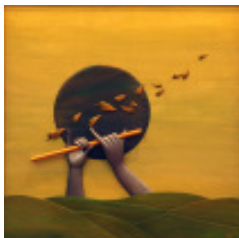

The Art Gallery

“EXPRESSIONS INWOOD” An Exhibition of Paintings by Anjali Kale
15th February 2011 to 21th February 2011 (AC Gallery) daily 11:00 am to 7:00 pm

“ Vayu”
Size : 38 x 38 Inches
Rs. 65,000

“ Prithvi”
Size : 38 x 38 Inches
Rs. 65,000

“ Agni”
Size : 38 x 38 Inches
Rs. 65,000

“ Srinathji”
Size : 65 x 45 Inches
Rs. 2,00,000

“ Buddha Tree”
Size : 40 x 34 Inches
Rs. 65,000

“Kalia Mardan”
Size : 54 x 44 Inches
Rs. 1,50,000

“ Shree Saraswati”
Size : 36 x 30 Inches
Rs. 50,000