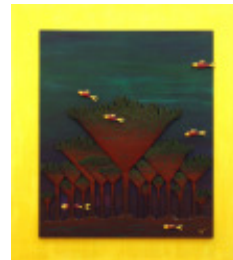

The Art Gallery

“EXPRESSIONS INWOOD” An Exhibition of Paintings by Anjali Kale
15th February 2011 to 21th February 2011 (AC Gallery) daily 11:00 am to 7:00 pm

“ Vayu”
Size : 38 x 38 Inches
Rs. 65,000

“ Prithvi”
Size : 38 x 38 Inches
Rs. 65,000

“ Agni”
Size : 38 x 38 Inches
Rs. 65,000

“ Srinathji”
Size : 65 x 45 Inches
Rs. 2,00,000

“ Buddha Tree”
Size : 40 x 34 Inches
Rs. 65,000

“Kalia Mardan”
Size : 54 x 44 Inches
Rs. 1,50,000

“ Shree Saraswati”
Size : 36 x 30 Inches
Rs. 50,000

“ Wine River”
Size : 46 x 40 Inches
Rs. 70,000