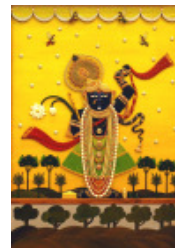

The Art Gallery

“EXPRESSIONS INWOOD” An Exhibition of Paintings by Anjali Kale
15th February 2011 to 21th February 2011 (AC Gallery) daily 11:00 am to 7:00 pm

“ Vayu”
Size : 38 x 38 Inches
Rs. 65,000

“ Prithvi”
Size : 38 x 38 Inches
Rs. 65,000

“ Agni”
Size : 38 x 38 Inches
Rs. 65,000

“ Srinathji”
Size : 65 x 45 Inches
Rs. 2,00,000

“ Buddha Tree”
Size : 40 x 34 Inches
Rs. 65,000

“Kalia Mardan”
Size : 54 x 44 Inches
Rs. 1,50,000

“ Shree Saraswati”
Size : 36 x 30 Inches
Rs. 50,000