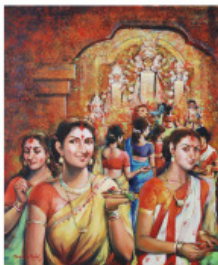

" Bulish - 1 "
Size : 18 x 28 Inches
Wood Cut
Rs. 35,000
By Dilip Sasmal

" Fashion - 1 "
Size : 42 x 36 Inches
Mixed Medium canvas
Rs. 50,000
By Sushanta Dutta

" Fashion - 4 "
Size : 42 x 36 Inches
Mixed Medium canvas
Rs. 50,000
By Sushanta Dutta

" Ganesh "
Size : 30 x 24 Inches
Acrylic on canvas
Rs. 30,000
By Milanendu Mondal

" Sindur Khela "
Size : 36 x 30 Inches
Acrylic on canvas
Rs. 50,000
By Milanendu Mondal

" Mother And Child "
Size : 36 x 36 Inches
Acrylic on canvas
Rs. 80,000
By Subrata Pal