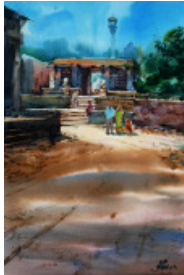

## “KALAVISHKAR” An Exhibition of Paintings by Student Artists

8th March 2011 to 15th March 2011 (AC & Circular Gallery) daily 11:00 am to 7:00 pm

**“Murdeswar Village”**  
Size : 11 x 16 Inches  
Water Colour on Paper  
Rs.15,000  
By Amol Satre

**“Banvasi Temple Entrance”**  
Size : 21 x 14 Inches  
Water Colour on Paper  
Rs.15,000  
By Amit Dhane

**“Murdeswar Temple”**  
Size : 14 x 17 Inches  
Water Colour on Paper  
Rs.18,000  
By Akshay Pai