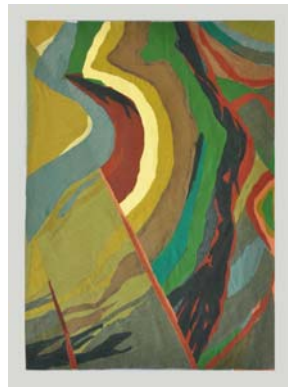

# *The Art Gallery* An Exhibition of Paintings by Kanika Mukerjee

29th May 2012 to 4th June 2012 (AC Gallery) daily  
11:00 am to 7:00 pm

**Lotuscape**  
67" x 59" - Triptych  
Fabric Collage

**My Way to Rann of Kutch**  
12" x 12" - each  
Fabric Collage

**Vistas**  
21" x 45"  
Fabric Collage

**Bird Eyeview - 1**  
30" x 21"  
Fabric Collage

**Nightscape**  
33" x 17" and 33" x 45" - Diptych  
Fabric Collage

**Bird Eyeview - 2**  
30" x 21"  
Fabric Collage