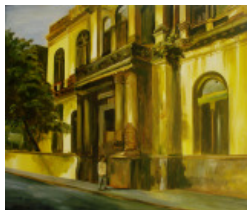

The Art Gallery

“Within a frame” An Exhibition of Paintings by The Group of Artist from Hooghly, West Bengal

23rd November 2010 to 29th November 2010 (AC Gallery) daily 11:00 am to 7:00 pm

“Nature”
Size: 30 x 36 inches
Oil on Canvas
Rs. 40,000
By Saroj Mallik

“Dream Merchant”
Size: 36 x 30 inches
Acrylic on Canvas
Rs. 94,000
By Susanta Das (Asit)

“Under The Sea”
Size: 36 x 42 inches
Acrylic on Canvas
Rs. 30,000
By Sudip Chandra

“Lost Childhood”
Size: 27 x 18 inches
Acrylic on Glass
Rs. 30,000
By Biswadip De

“Benarash Ghat”
Size: 48 x 60 inches
Acrylic on Canvas
Rs. 80,000
By Dibyendu Ukil

“Bygone Era”
Size: 36 x 42 inches
Acrylic on Canvas
Rs. 45,000
By Indrajit Banerjee

“Nath Bethi”
Size: 13 x 30 inches
Tempera on Paper
Rs. 80,000
By Supriti Banerjee