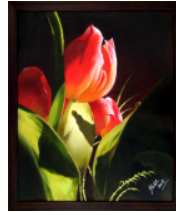

## The Art Gallery

Paintings by Hina Shah, Shital Shah & Shaina Shah

2nd June 2009 to 8th June 2009. (AC Gallery) daily 11:00 am to 7:00 pm

"Droplets"  
91 c.m.x 61 c.m.  
Mixed Medium  
**Rs. 12600**  
By Hina Shah

"Empowerment"  
76 c.m.x 122 c.m.  
Oil on Canvas  
**Rs. 38700**  
By Hina Shah

"Ray on Tulip"  
85 c.m.x 70 c.m.  
Oil on Canvas  
**Rs. 15300**  
By Shital Shah

"Krishna"  
102 c.m.x 71 c.m.  
Oil on Canvas  
**Rs. 45000**  
By Shaina Shah