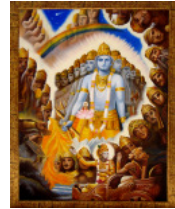

## The Art Gallery

Paintings by Hina Shah, Shital Shah & Shaina Shah

2nd June 2009 to 8th June 2009. (AC Gallery) daily 11:00 am to 7:00 pm

"Droplets"  
91 c.m.x 61 c.m.  
Mixed Medium  
**Rs. 12600**  
By Hina Shah

"Empowerment"  
76 c.m.x 122 c.m.  
Oil on Canvas  
**Rs. 38700**  
By Hina Shah

"Ray on Tulip"  
85 c.m.x 70 c.m.  
Oil on Canvas  
**Rs. 15300**  
By Shital Shah

"Krishna"  
102 c.m.x 71 c.m.  
Oil on Canvas  
**Rs. 45000**  
By Shaina Shah