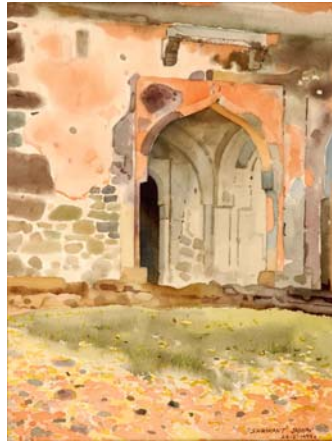

The Art Gallery

25th September to 1st October 2007 (AC Gallery) 11.00 am to 7.00 pm daily

Shivaji Tupe

“Vengurla”
Size: 18” x 24”
Water Colour
Rs. 18,000

Shrikant Jadhav

“Ruins at Mandu”
Size: 14” x 10.5”
Water Colour
Rs. 10,000

Vijay Achrekar

“Sun Chariot” at Vitthala
Temple, Hampi
Size: 13” x 13”
Acrylic
Rs. 12,000

Jitendra Suryavanshi

“Himachal Pradesh”
Size: 19” x 13”
Water Colour
Rs. 4,000

Shardul Kadam

“Watch Tower”
Size: 13” x 17”
Acrylic
Rs. 5,000

Pandurang Phapal

“Landscape”
Size: 11” x 15”
Water Colour
Rs. 5,000

Balaji Bhange

“Naddi” at Himachal Pradesh
Size: 12.5” x 19”
Water Colour
Rs. 4,500

Sachin Chaskar

“Waiting”
Size: 12.5” x 16”
Acrylic
Rs. 5,000