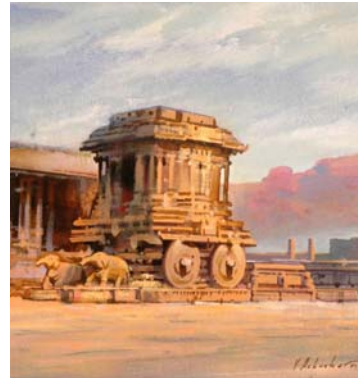

The Art Gallery

25th September to 1st October 2007 (AC Gallery) 11.00 am to 7.00 pm daily

Shivaji Tupe

“Vengurla”
Size: 18” x 24”
Water Colour
Rs. 18,000

Shrikant Jadhav

“Ruins at Mandu”
Size: 14” x 10.5”
Water Colour
Rs. 10,000

Vijay Achrekar

“Sun Chariot” at Vitthala
Temple, Hampi
Size: 13” x 13”
Acrylic
Rs. 12,000

Jitendra Suryavanshi

“Himachal Pradesh”
Size: 19” x 13”
Water Colour
Rs. 4,000

Shardul Kadam

“Watch Tower”
Size: 13” x 17”
Acrylic
Rs. 5,000

Pandurang Phapal

“Landscape”
Size: 11” x 15”
Water Colour
Rs. 5,000

Balaji Bhange

“Naddi” at Himachal Pradesh
Size: 12.5” x 19”
Water Colour
Rs. 4,500

Sachin Chaskar

“Waiting”
Size: 12.5” x 16”
Acrylic
Rs. 5,000